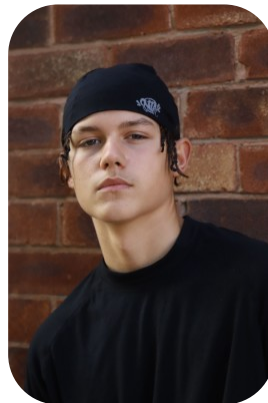

Additional Talents:
SWIM BIKE
FOOTBALL