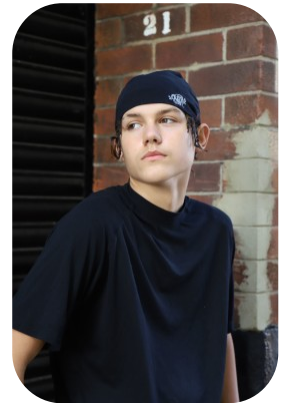

Additional Talents:
SWIM BIKE
FOOTBALL