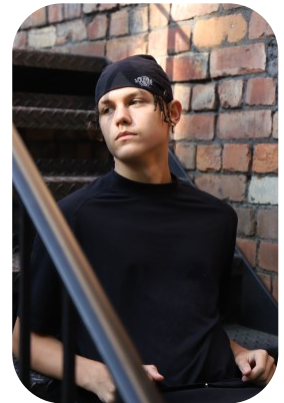

Additional Talents:
SWIM BIKE
FOOTBALL