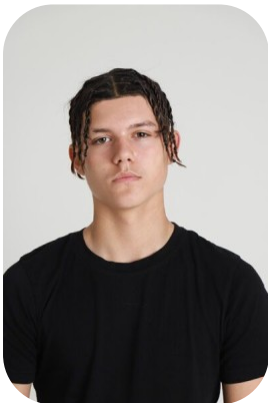

Additional Talents:
SWIM BIKE
FOOTBALL